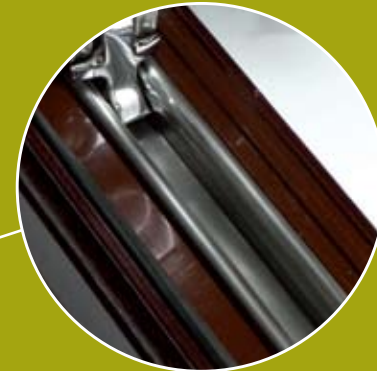

REVOLUTIONARY DESIGN!

- Purpose designed Bi-Fold door
- Simple to install
- Internal or external opening. Both options are internally beaded
- 70mm deep outer frame
- Fully sculptured frames
- Secure shoot bolt locking
- Standard Linar frame details allowing all clip on ancillary items to fit
- Co-extruded sash with Linar's patented glazing seal

CONCEALED HARDWARE

Stainless steel track mounted in-board, only hinge knuckles visible when door is closed.

SLIM SIGHT LINES

Slimmer panel joint sight lines, bespoke sash profile maximises glazed areas.

LOW THRESHOLD

Less trip hazards due to the range of low threshold options available. All of which are wheelchair friendly.

NO KEEPS NECESSARY

Shootbolts locate into the track.