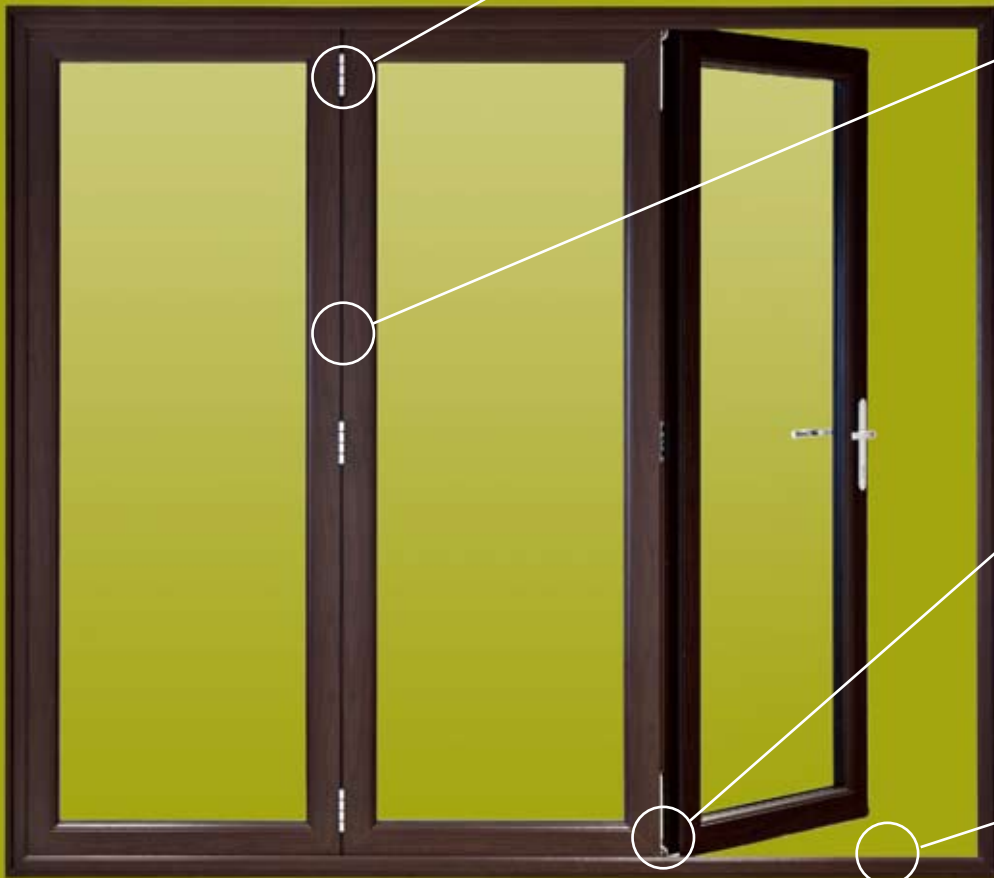

REVOLUTIONARY DESIGN!

- Purpose designed Bi-Fold door
- Simple to install
- Internal or external opening. Both options are internally beaded
- 70mm deep outer frame
- Fully sculptured frames
- Secure shoot bolt locking
- Standard Linar frame details allowing all clip on ancillary items to fit
- Co-extruded sash with Linar's patented glazing seal

CONCEALED HARDWARE

Stainless steel track mounted in-board, only hinge knuckles visible when door is closed.

SLIM SIGHT LINES

Slimmer panel joint sight lines, bespoke sash profile maximises glazed areas.

LOW THRESHOLD

Less trip hazards due to the range of low threshold options available. All of which are wheelchair friendly.

NO KEEPS NECESSARY

Shootbolts locate into the track.