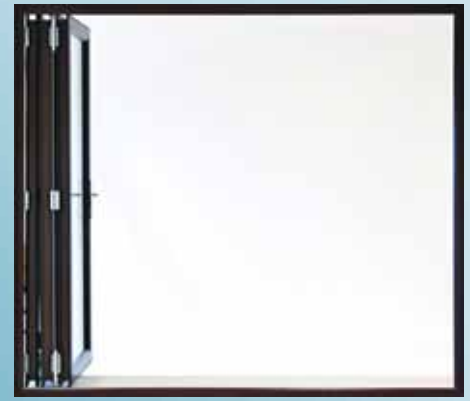

PVCu Bi-Fold Door

STANDARD FINISHES

Platinum NRG Sculptured

Rosewood

Oak

Cream

Interior
Rosewood
on White

Interior
Oak
on White

Sculptured

OPTIONAL AVAILABLE FINISHES

Platinum
NRG

Our new range of Bi-Fold doors have been purposely designed so are full of helpful features and aesthetic benefits to enhance your home. They are easy to operate with a stainless steel track mounted inboard. The doors can be installed with either internal or external opening assemblies, they have slim panels so you have more glass and more light. The door encompasses a bespoke range of hardware and which allows them to be manufactured in a number of unique styles. The frames are fully sculptured and the whole system is manufactured completely free of lead.

HINGES

Concealed hardware ensures that only the hinge knuckles are visible when the door is closed.

Patented roller assembly ensures smooth, effortless operation.

HINGE HANDLES

LIE-FLAT HANDLES

DOOR HANDLES