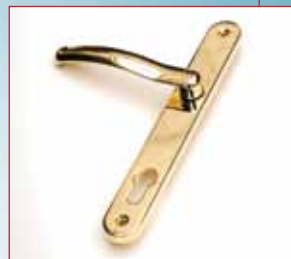

Sculptured

OPTIONAL AVAILABLE FINISHES

Platinum
NRG

Our new range of Bi-Fold doors have been purposely designed so are full of helpful features and aesthetic benefits to enhance your home. They are easy to operate with a stainless steel track mounted inboard. The doors can be installed with either internal or external opening assemblies, they have slim panels so you have more glass and more light. The door encompasses a bespoke range of hardware and which allows them to be manufactured in a number of unique styles. The frames are fully sculptured and the whole system is manufactured completely free of lead.

HINGES

Concealed hardware ensures that only the hinge knuckles are visible when the door is closed.

Patented roller assembly ensures smooth, effortless operation.

HINGE HANDLES

LIE-FLAT HANDLES

DOOR HANDLES

The hardware is available in a white, gold or a chrome finish. All hardware, with the exception of door locking gear, is bespoke and only available through Liniar. It will not work with any other system and neither theirs with ours.