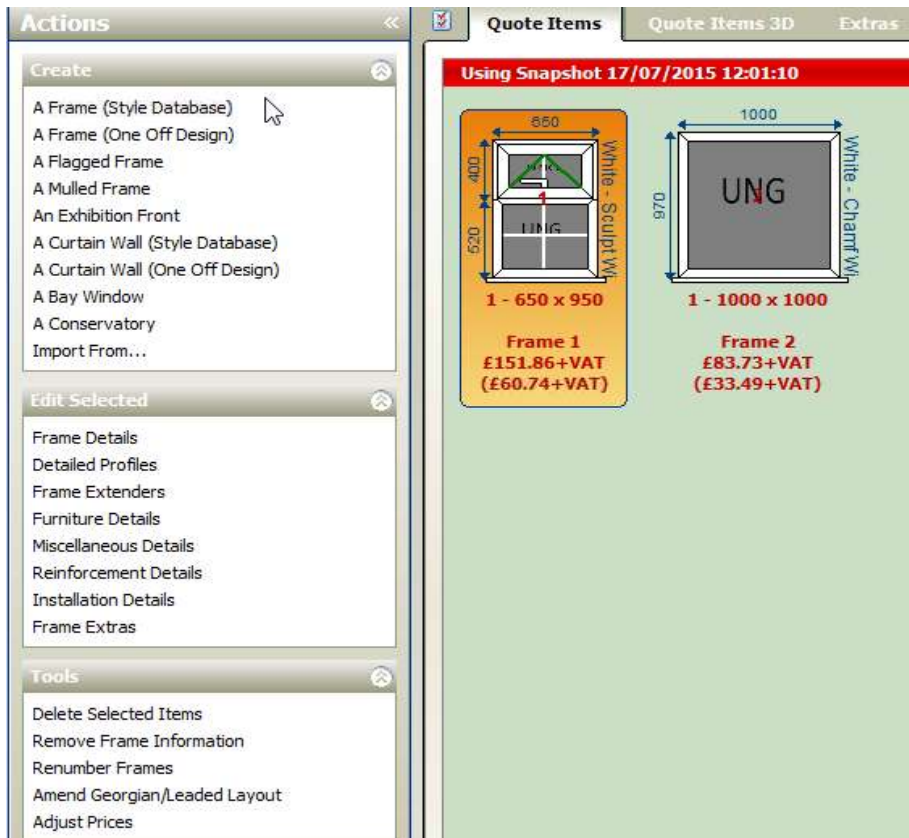

15. Wall View. You can now carry out numerous actions on the frames.