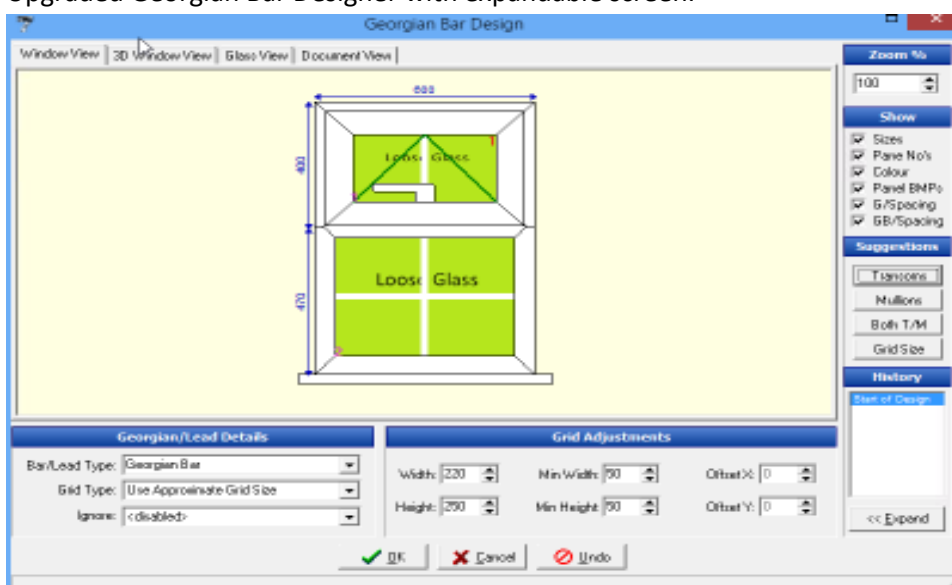

What's New in Window Designer on the Cloud ?

1. You can now log a Support Request via the built in "Support" button. This will be sent directly to customer services at Whiteline and a copy sent to you.

Window Designer Cloud Support

Your feedback is extremely important to us. Use the facility to report any difficulties whether they concern logging on, freezing, performance issues or any general problems. Please feel free to suggest any ideas that may improve the user experience.

Full Name: John Miller

Email Address: a.company@youremail.co.uk

Contact Tel No: 01323 700800

Browser: Google Chrome

Issue: Screen Updates Are Slow

Message To FDS: Screen refresh is slow. This could be our internet appd though.

Send Cancel

2. Similar look and feel to the original Windows Designer client version
3. Can now run in any HTML 5 browser. This would normally include the latest versions of Internet Explorer, Chrome, Firefox, and Safari. To check your browser run <https://html5test.com/>
4. Can now run on Apple Macs (iPads not yet fully supported)
5. Upgraded Georgian Bar Designer with expandable screen.

6. Supports Google Cloud Printing