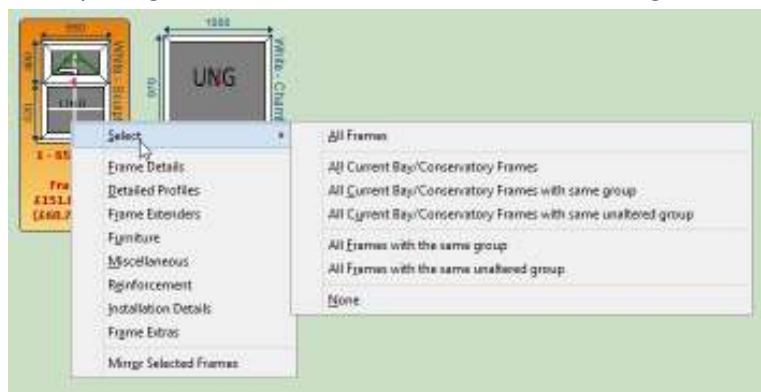

14. Facility to right click frame on the wall and make changes.