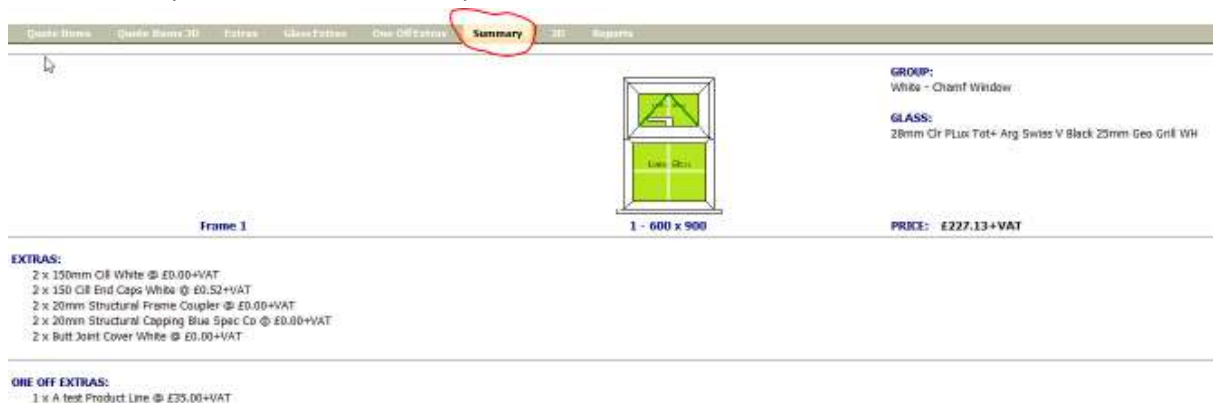

10. Extras now appear on the reports with pricing
11. You can now hide/show buttons on main menu and themes. Right click on top menu
12. 3D render. Early days and will not work on everything and colours
13. New Summary Tab when Job/Quote open.